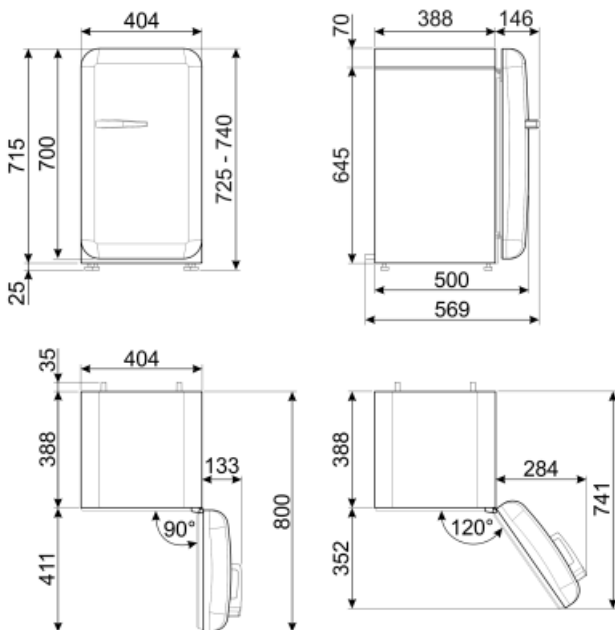

Type of temperature control	Electronic
Refrigerant gas type	R600a
Type of compressor	Standard
Refrigerant Quantity (gr)	19 g
Foam agent	Cyclopentane

Performance / Energy Label NEW

Annual energy consumption	61 kWh/year	Sum of the volumes of the chill compartment(s) and the unfrozen compartment(s)	34 l
Energy efficiency class	D	Noise level	40 dB(A) re 1pW
Airborne acoustical noise emission class	C	Climatic class	SN, N, ST, T
Total volume	34 l	EEL	79 %

Electrical Connection

Plug	(F;E) Schuko	Voltage (V)	220-240 V
Nominal power	60 W	Frequency (Hz)	50/60 Hz
Current	0,3 A	Power supply cable length	100 cm