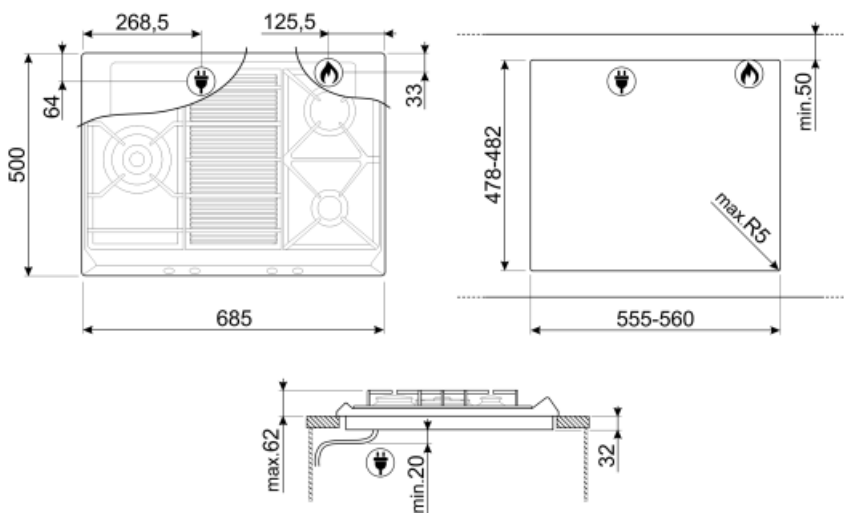

UR

Left - Gas - 2UR (dual) - 5.00 kW
Rear-right - Gas - Rapid - 2.55 kW
Front-right - Gas - Semi Rapid - 1.65 kW
Gas safety valves Yes

Automatic Ignition Yes

Accessories Included

Wok stand 1

Electrical Connection

Electrical connection rating (W) 1 W
Voltage (V) 220-240 V

Frequency (Hz) 50/60 Hz
Power supply cable length 120 cm

Gas Connection

Gas Type G110 City gas
Gas connection Cilindrical

Other gas nozzles included G30 GPL Liquid gas, G20 Natural gas
Gas connection rating (W) 9150 W