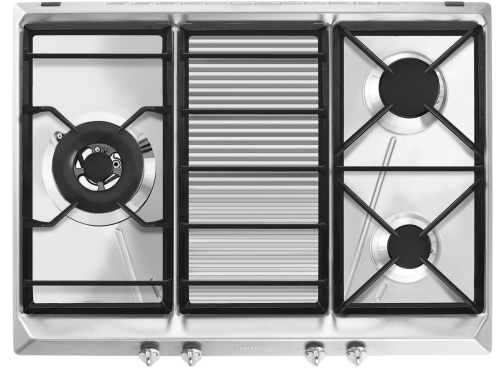

SRV573XG

Product Family	Hob
Built-in type	Traditional
Dimensions	70/75 cm
Power supply	Gas
Type	Gas
EAN code	8017709138714

Aesthetics

Aesthetic	Contemporanea
Colour	Stainless steel
Finishing	Satin
Material	Stainless Steel
Type of steel	Brushed
Pan stands	Cast iron
Type of control setting	Control knobs
Control knob position	Front
No. of controls	4
Controls colour	Steel effect
Serigraphy colour	Grey

Programme / Functions

Total no. of cook zones	3
No. of gas cook zones	3

Options

Worktop Cut-Out	478-482x555-560 mm
-----------------	--------------------

Technical Features

UR

Left - Gas - 2UR (dual) - 5.00 kW
 Rear-right - Gas - Rapid - 2.55 kW
 Front-right - Gas - Semi Rapid - 1.65 kW
 Gas safety valves Yes

Gas Type G110 City gas
 Gas connection Cilindrical

Other gas nozzles included G30 GPL Liquid gas, G20 Natural gas
 Gas connection rating (W) 9150 W

Not included accessories

BB3679
Cast Iron griddle

6MP700BS
Hob knobs set - Cortina Silver/Silver

C70CA/1
Anthracite cover suitable for 70 cm hobs with frontal controls.

6MP850A01

C70CP/1
Cream cover suitable for 70 cm hobs with frontal controls.

6MP700AX
Hob knobs set - Cortina Anthracite/Silver

6MPF2465X
Hob knobs set - Selezione