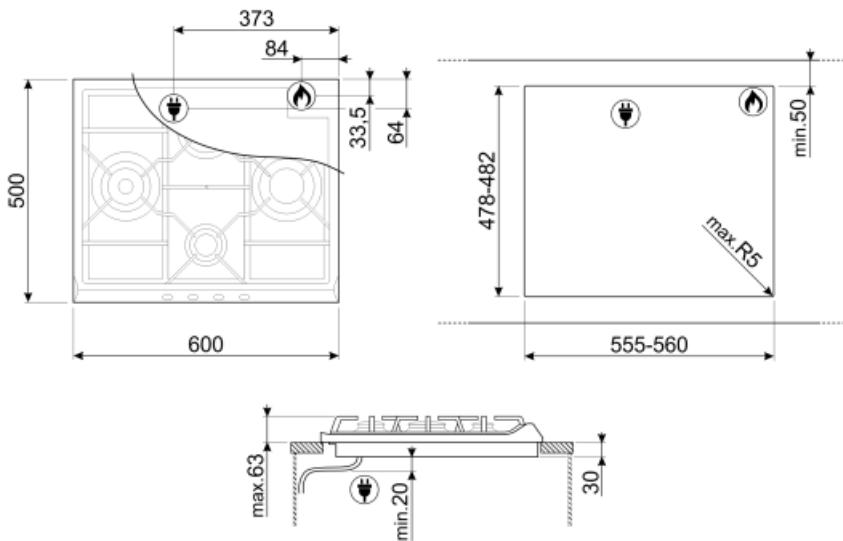

UR

Left - Gas - UR - 3.90 kW

Rear-centre - Gas - Semi Rapid - 1.70 kW

Front-centre - Gas - AUX - 1.10 kW

Right - Gas - Rapid - 2.60 kW

Gas safety valves	Yes	Automatic Ignition	Yes

Electrical Connection

Electrical connection rating (W)	1 W	Frequency (Hz)	50/60 Hz
Voltage (V)	220-240 V	Power supply cable length	120 cm

Gas Connection

Gas Type	G20 Natural gas	Other gas connections provided	Conical
Gas connection	Cilindrical	Gas connection rating (W)	9300 W
Other gas nozzles included	G30 GPL Liquid gas