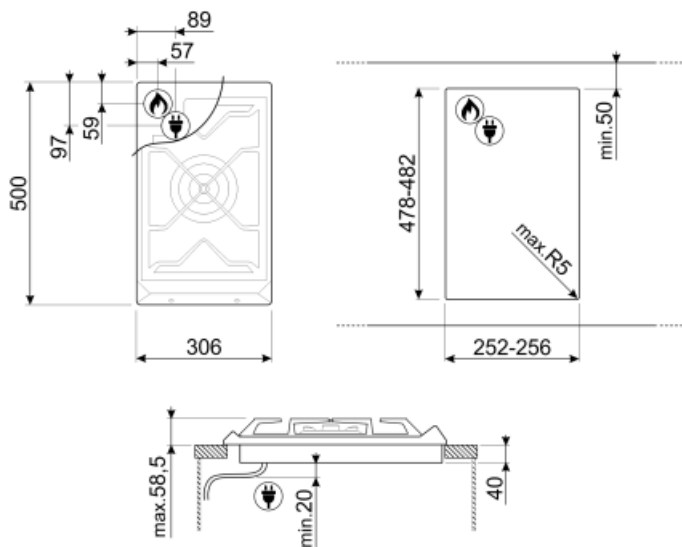

SRV531GH5

Product Family	Hob
Built-in type	Traditional
Dimensions	30 cm
Power supply	Gas
Type	Gas
EAN code	8017709111076

Aesthetics

Aesthetic	Contemporanea
Colour	Stainless steel
Finishing	Satin
Material	Stainless Steel
Type of steel	Brushed
Pan stands	Cast iron
Type of control setting	Control knobs
Control knob position	Front
No. of controls	2
Controls colour	Silver

Programme / Functions

Total no. of cook zones	1
No. of gas cook zones	1

Options

Worktop Cut-Out	478-482x252-256 mm
-----------------	--------------------

Technical Features

Central Gas safety valves	Yes	Automatic Ignition	Yes
---------------------------	-----	--------------------	-----

Electrical Connection

Electrical connection rating (W)	1 W	Frequency (Hz)	50/60 Hz
Voltage (V)	220-240 V	Power supply cable length	120 cm

Gas Connection

Gas Type	G20 Natural gas	Gas connection rating (W)	5000 W
Gas connection	Conical	Gas connection distance, horizontal	57 mm
Other gas nozzles included	G30 GPL Liquid gas	Gas connection distance, vertical	59 mm
Other gas connections provided	Conical		