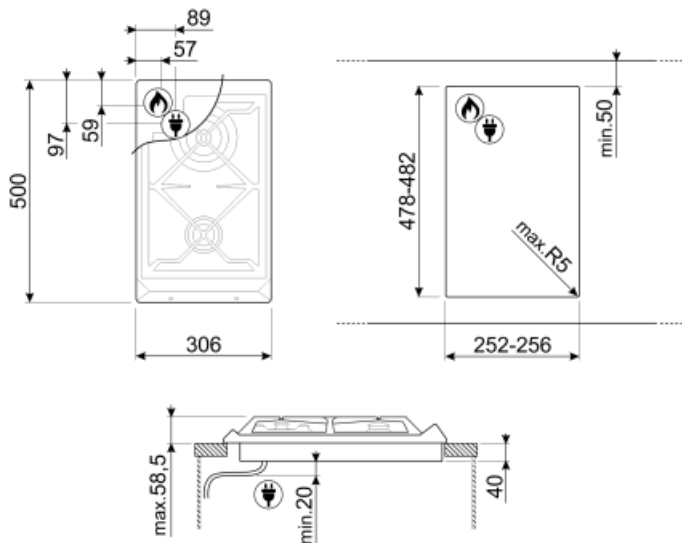

SRV532GH3

Product Family	Hob
Built-in type	Traditional
Dimensions	30 cm
Power supply	Gas
Type	Gas
EAN code	8017709111229

Aesthetics

Aesthetic	Contemporanea
Colour	Stainless steel
Finishing	Satin
Material	Stainless Steel
Type of steel	Brushed
Pan stands	Cast iron
Burners	Smeg Contemporary
Burners Material	Alluminium
Type of control setting	Control knobs
Control knob position	Front
No. of controls	2
Controls colour	Steel effect

Programme / Functions

Total no. of cook zones	2
No. of gas cook zones	2

Options

Worktop Cut-Out	478-482x252-256 mm
-----------------	--------------------

Technical Features

Front-centre

Rear-centre - 3.30 kW

Gas safety valves Yes Automatic Ignition Yes

Electrical Connection

Power supply cable length 120 cm

Gas Connection

Gas Type	G20 Natural gas	Gas connection rating (W)	4400 W
Gas connection	Cilindrical	Gas connection distance, horizontal	57 mm
Other gas nozzles included	G30 GPL Liquid gas	Gas connection distance, vertical	59 mm
Other gas connections provided	Conical		