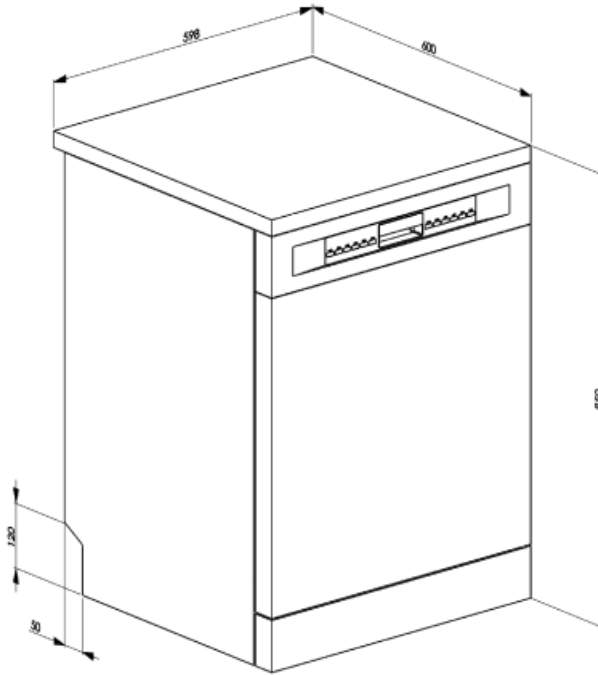

Plug	(F;E) Schuko	Frequency (Hz)	50 Hz
Connected power	1800 W	Type of connection	Single-phase
Current	10 A	Power supply cable length	140 cm
Voltage	220-240 V